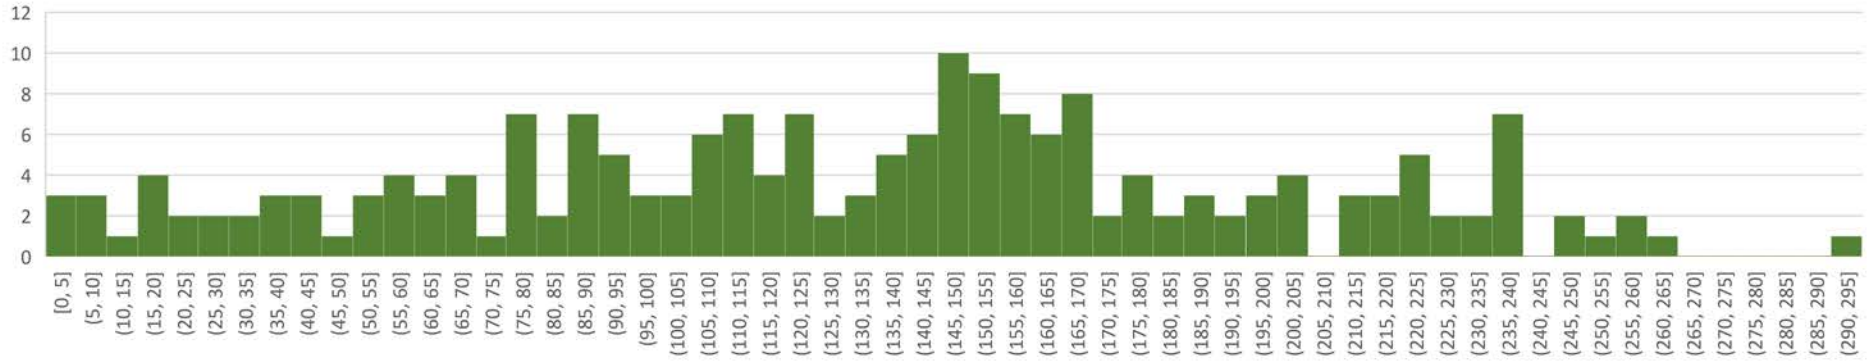

Final Exam (among N=195 students who took it)
 (avg: 132/300 = 44.1% median: 139/300 = 46.3% stddev: 65 max: 295/300=98%)

Weighted Total (among N=205 students with a MT) (includes EC)
 (avg: 60.2% median: 62.2% stddev: 17.3 max: 101%)